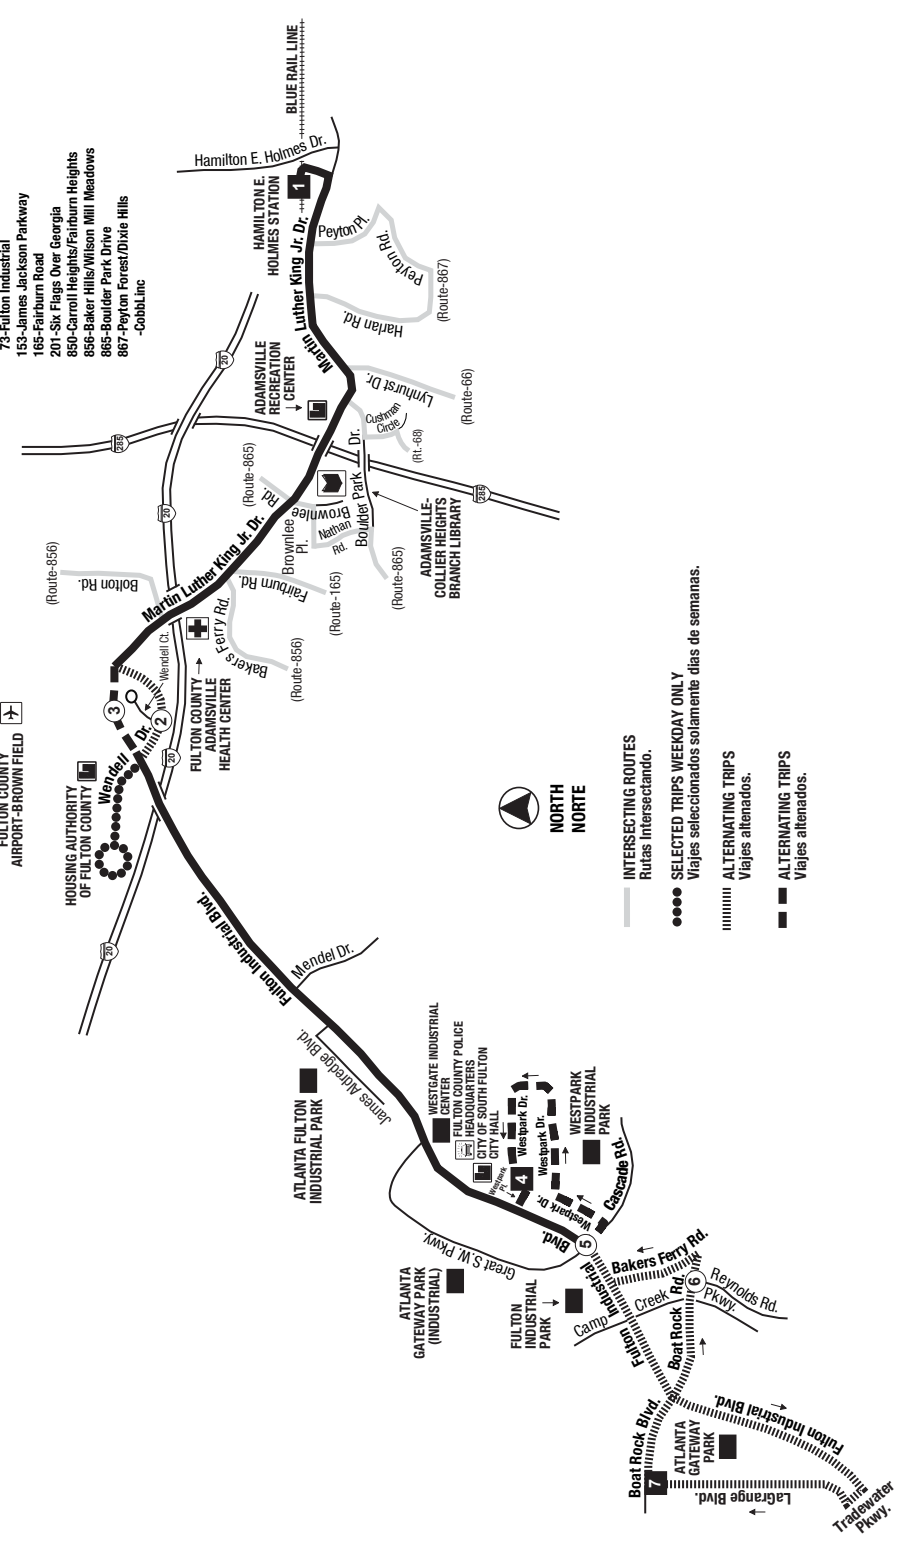

1. Routes intersecting at Hamilton E. Holmes Station:
   Rutas intersectando en la Estación Hamilton E. Holmes:
- 3-Martin Luther King, Jr. Drive/Auburn Avenue
  - 4-Highland Road
  - 66-Lynchburg Drive/Pinecrest Lakes
  - 68-Benjamin E. Mays Drive
  - 72-Fulton Industrial
  - 105-Fairburn Road
  - 201-Six Flags Over Georgia
  - 300-Carroll Heights/Fairburn Heights
  - 305-Adamsville/Adamsville Branch Library
  - 385-Adamsville Park Drive
  - 387-Poyton Forest/Adamsville Hills
  - Cobbleline